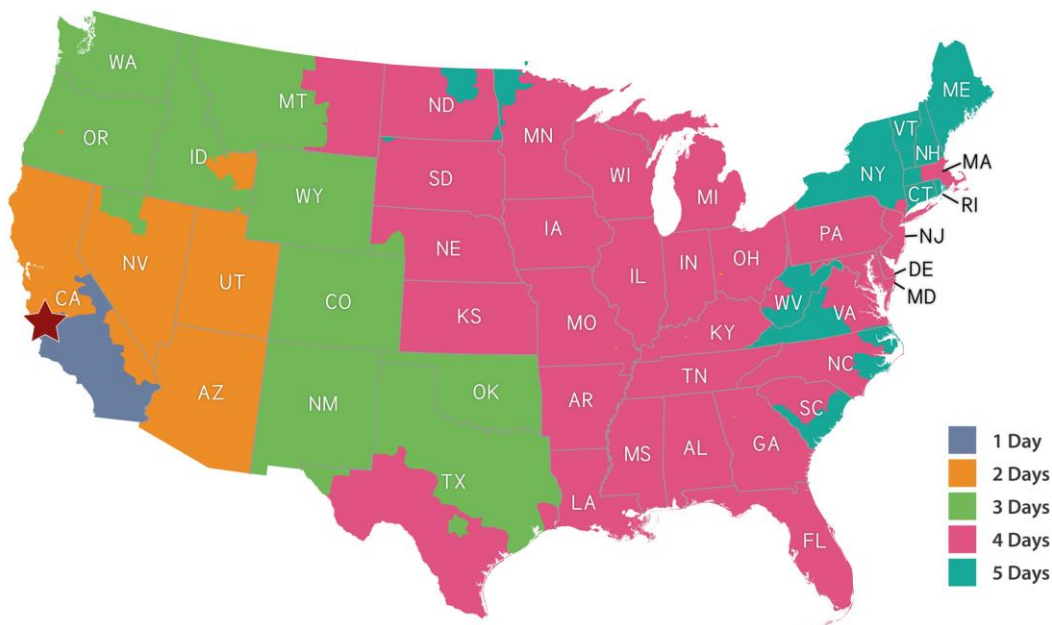

Time in Transit maps listed are for our preferred carrier UPS.

# WINE DIRECT

## 2018 Holiday Shipping Timelines

**FROM: SANTA MARIA, CA (SMA)**

HAPPY HOLIDAYS! In order to assist in a timely consumer delivery during the busy holiday season, we have provided the last order submission dates below. These dates allow for the first delivery attempt to occur prior to the holiday. During this busy season, WineDirect will maintain our standard order cutoff time of 1pm to give you as much time as possible. Please note, carriers are suspending service guarantees for ground shipments from 11/26 to 12/24.