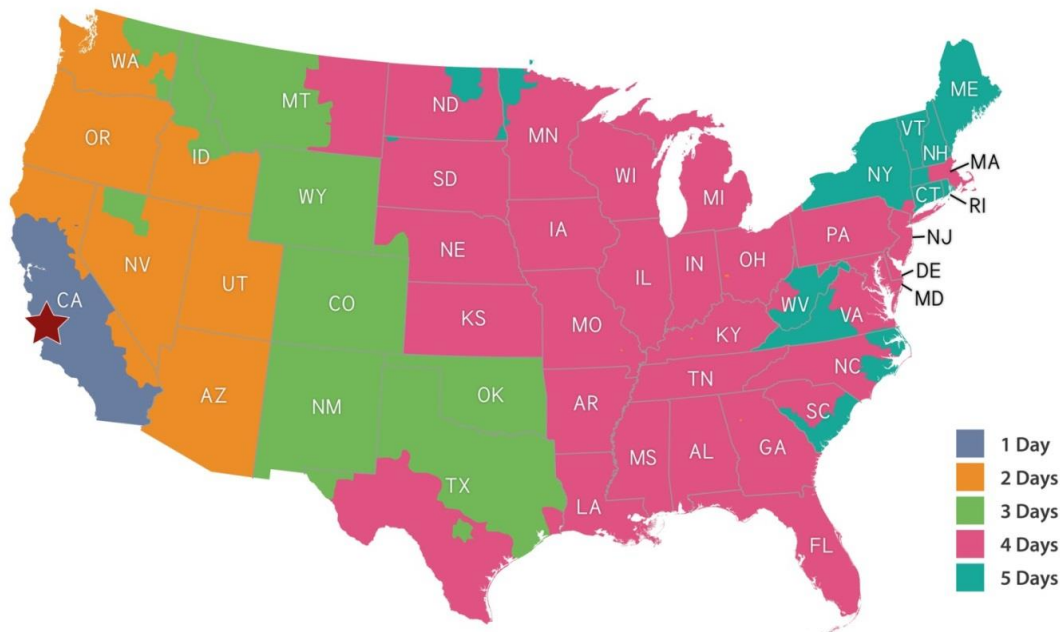

Time in Transit maps listed are for our preferred carrier UPS.

# WINE DIRECT

## 2018 Holiday Shipping Timelines

**FROM: PASO ROBLES, CA (PSO)**

HAPPY HOLIDAYS! In order to assist in a timely consumer delivery during the busy holiday season, we have provided the last order submission dates below. These dates allow for the first delivery attempt to occur prior to the holiday. During this busy season, WineDirect will maintain our standard order cutoff time of 1pm to give you as much time as possible. Please note, carriers are suspending service guarantees for ground shipments from 11/26 to 12/24.