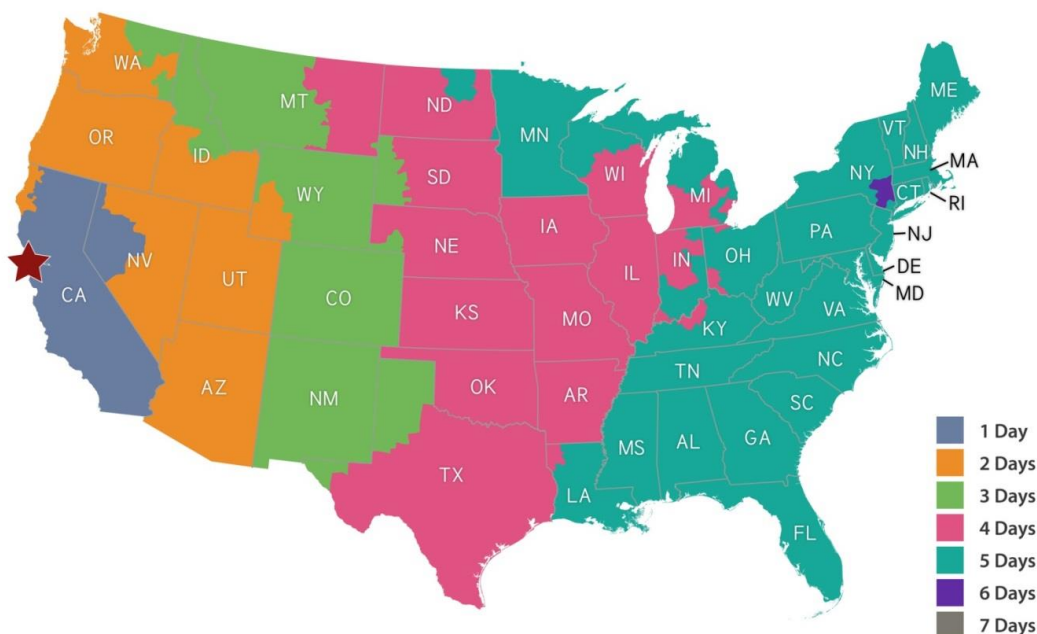

# WINE DIRECT

## 2018 Holiday Shipping Timelines

**FROM: AMERICAN CANYON, CA (WDI)**

HAPPY HOLIDAYS! In order to assist in a timely consumer delivery during the busy holiday season, we have provided the last order submission dates below. These dates allow for the first delivery attempt to occur prior to the holiday. During this busy season, WineDirect will maintain our standard order cutoff time of 1pm to give you as much time as possible. Please note, carriers are suspending service guarantees for ground shipments from 11/26 to 12/24.

Time in Transit maps listed are for our preferred carrier UPS.

**BELOW ARE THE LAST ORDER SUBMISSION DATES TO SHIP FROM THE SANTA MARIA, CA FACILITY:**

SERVICE	TIME IN TRANSIT	 THANKSGIVING	 CHRISTMAS	 NEW YEARS
Ground & Overnight	1 Day	11/20	12/21	12/28
Ground & 2-Day	2 Days	11/19	12/20	12/27
Ground	3 Days	11/16	12/19	12/26
Ground	4 Days	11/15	12/18	12/21
Ground	5 Days	11/14	12/17	12/21
Ground	6 Days	11/13	12/14	12/20
Ground	7 Days	11/12	12/13	12/19
<b>WD Holiday Hours</b>		11/22 – Closed 11/23 – Open	12/24 – Open ½ Day 12/25 – Closed	12/31 – Open ½ Day 1/1 – Closed