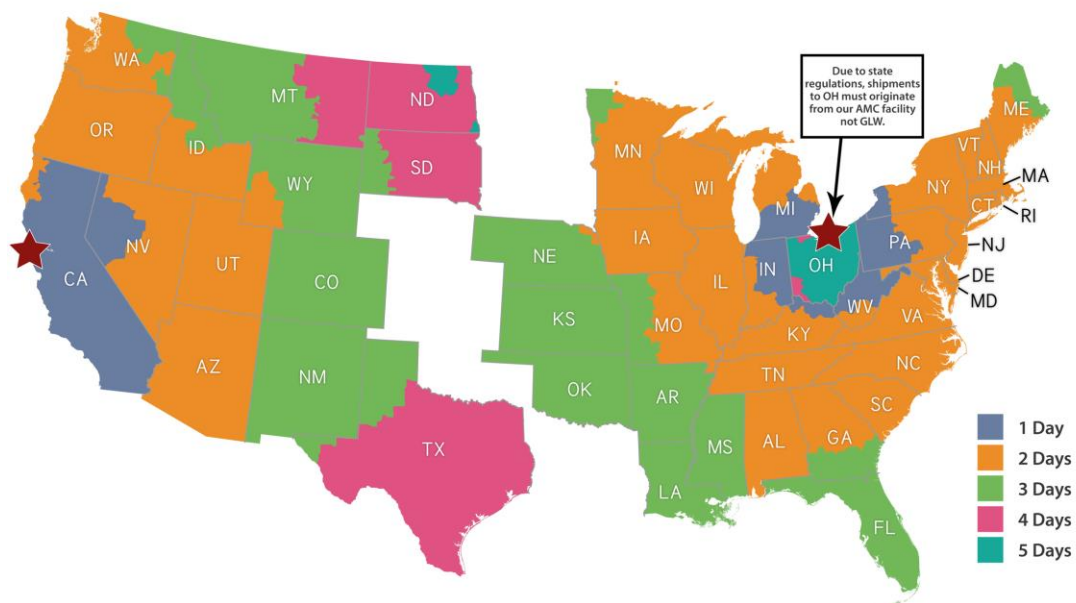

WINE DIRECT

2018 Holiday Shipping Timelines

BI-COASTAL FROM: AMERICAN CANYON, CA (WDI) & GLENWILLOW, OH (GLW)

HAPPY HOLIDAYS! In order to assist in a timely consumer delivery during the busy holiday season, we have provided the last order submission dates below. These dates allow for the first delivery attempt to occur prior to the holiday. During this busy season, WineDirect will maintain our standard order cutoff time of 1pm to give you as much time as possible. Please note, carriers are suspending service guarantees for ground shipments from 11/26 to 12/24.

BELOW ARE THE LAST ORDER SUBMISSION DATES TO SHIP FROM THE AMERICAN CANYON, CA & GLENWILLOW, OH FACILITIES:

SERVICE	TIME IN TRANSIT	THANKSGIVING	CHRISTMAS	NEW YEARS
Ground & Overnight	1 Day	11/20	12/21	12/28
Ground & 2-Day	2 Days	11/19	12/20	12/27
Ground	3 Days	11/16	12/19	12/26
Ground	4 Days	11/15	12/18	12/21
Ground	5 Days	11/14	12/17	12/21
Ground	6 Days	11/13	12/14	12/20
Ground	7 Days	11/12	12/13	12/19
3-Tier – FL (from WDI)	7 Days leaves Fri	11/8	12/13	12/20
3-Tier – NJ (from WDI)	10 Days leaves Fri	11/8	12/13	12/20
3-Tier – NJ (from GLW)	5 Days leaves Wed	11/13	12/18	12/24
WD Holiday Hours		11/22 – Closed 11/23 – Open	12/24 – Open ½ Day 12/25 – Closed	12/31 – Open ½ Day 1/1 – Closed

Time in Transit maps listed are for our preferred carrier UPS.