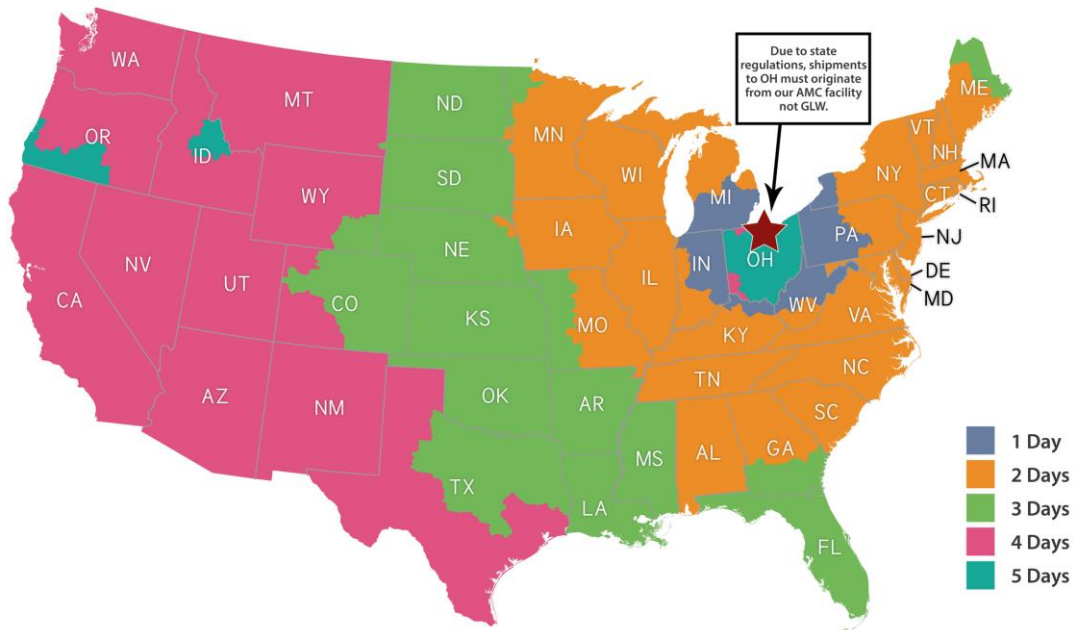

Time in Transit maps listed are for our preferred carrier UPS.

# WINE DIRECT

## 2018 Holiday Shipping Timelines

**FROM: GLENWILLOW, OH (GLW)**

HAPPY HOLIDAYS! In order to assist in a timely consumer delivery during the busy holiday season, we have provided the last order submission dates below. These dates allow for the first delivery attempt to occur prior to the holiday. During this busy season, WineDirect will maintain our standard order cutoff time of 1pm to give you as much time as possible. Please note, carriers are suspending service guarantees for ground shipments from 11/26 to 12/24.